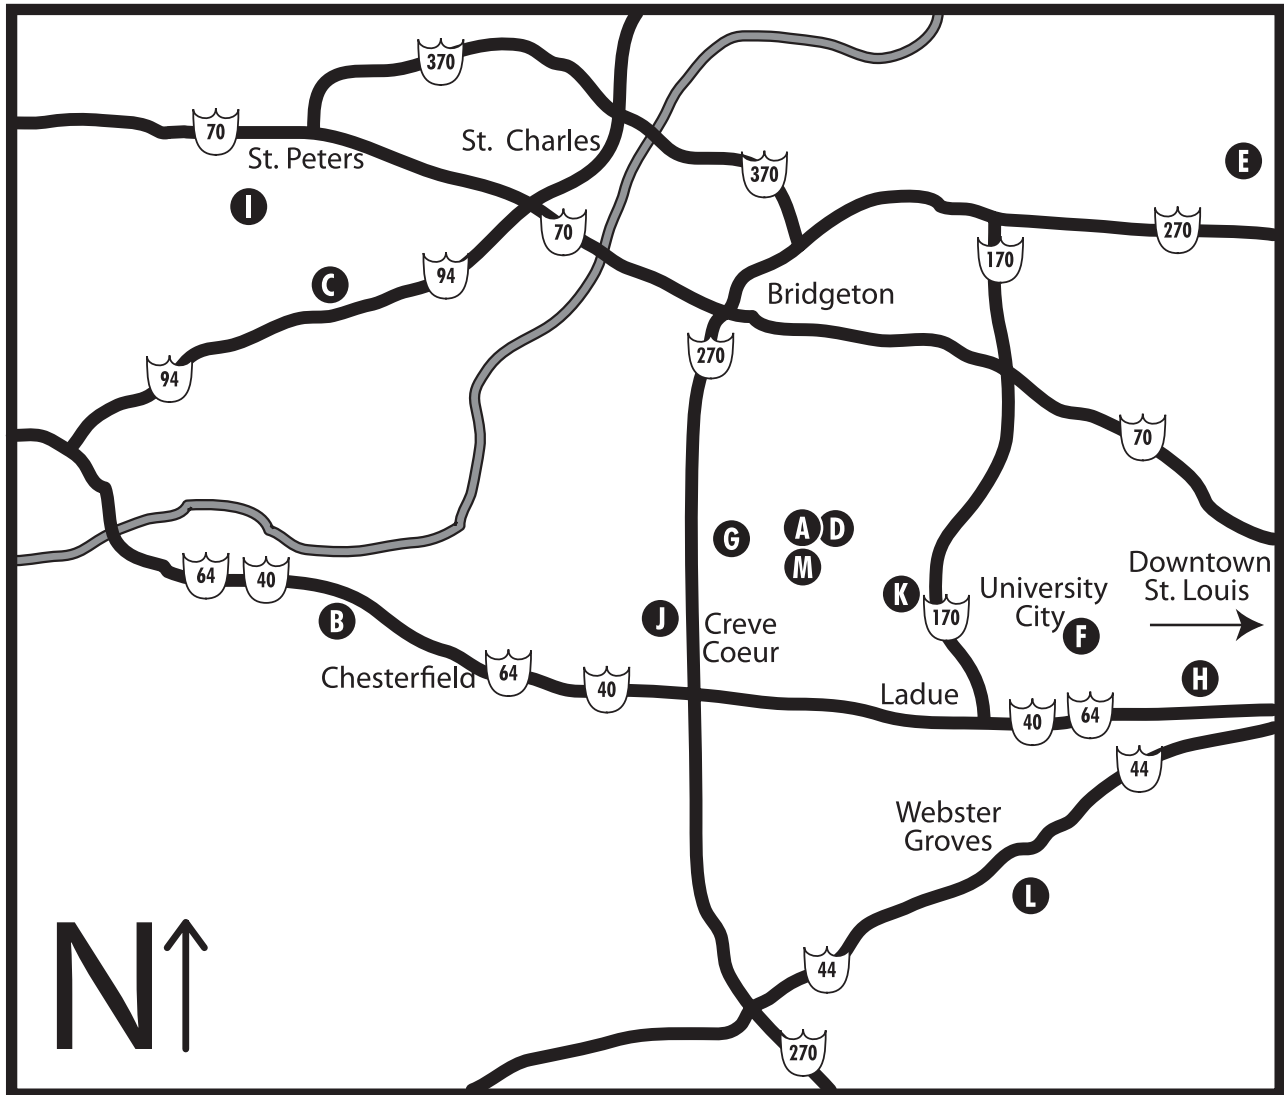

Venue Map

- A Main Venue: JCC in Creve Coeur, Staenberg Family Complex, 2 Millstone Campus Drive, St. Louis, MO 63146
- B 3 on 3 Basketball & Swimming: JCC in Chesterfield, Marilyn Fox Building, 16801 Baxter Road, Chesterfield, MO 63005
- C Billiards: Teacher's Billiards and Sports Cafe, 291 Centre Pointe Drive, St. Peters, MO 63376
- D Bowling: Strike 'N Spare, 1309 N. Lindbergh Road, St. Louis, MO 63132
- E Cycling: Columbia Bottom Conservation Area, 801 Strodtman Road, St. Louis, MO 63138
- F Darts: Blueberry Hill, 6504 Delmar Boulevard, St. Louis, MO 63130
- G 9-Hole Golf Tournament: Creve Coeur Golf Course, 11400 Olde Cabin Road, Creve Coeur, MO 63141
- H 18-Hole Golf Tournament: Norman K. Probstain Golf Course at Forest Park, 6141 Lagoon Drive, St. Louis, MO 63112
- I 7 v 7 Soccer Tournament: Tony Glavin Soccer Complex, 2 Woodlands Parkway, St. Peters, MO 63338
- J Tennis: Creve Coeur Racquet Club, 12691 Conway Road, Creve Coeur, MO 63141
- K Track & Field: John Burroughs School, 755 South Price Road, St. Louis, MO 63124
- L Water Volleyball: Lutheran Senior Services at Laclede Groves, 723 S. Laclede Station Road, St. Louis, MO 63119
- M Shuffleboard: Willow Brook Elementary School in Creve Coeur, 11022 Schuetz Road, St. Louis, MO 63146